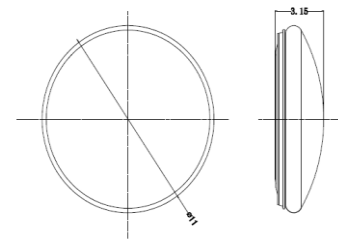

CF3003

LED Decorative Ceiling Fixture

SOURCE : LED Module 14Watts

PRODUCT DESCRIPTION

- A. Multi-faceted fixture interior engineered to maximize LED module performance.
- B. LED module designed to deliver maximum light levels to work surface without fixture glare.
- C. Opaque white acrylic lens provides maximum optical comfort and effective light distribution. The low profile dimmable unit is ETL damp listed and produces 1143 lumens at 80+ CRI.

FEATURES & SPECIFICATIONS

- Lumen output : 1143LM
- High color rendition: 80+ CRI
- Accommodates 120 volts AC at 60Hz
- 5000K
- TRIAC Dimmable
- Designed For Ceiling Or Wall Applications

RATINGS:

The products covered by this report are fixed luminaire for dry or damp location use, they are intended to be mounted on the outlet box.

Elitco Lighting

LED Ceiling Fixture

CF3003

CF3003

Luminous flux	1143Lm
Maximum intensity	289.6 cd
Input wattage	14W
Lumens per watt	82 LPW
Beam angle	116°

Model #	CF3003
Input Voltage	120V AC, 60Hz
Color Temperature	5000K
CRI	80+
Current	200mA
Watts	14W
Lumens	1143
Beam Angle	116°
Dimmable	Most triac and ELV dimmers
Housing Material	Aluminum
Lens	Frosted polycarbonate
Rating	c/ETL/us Listed, wet locations
Dimensions	12"*3.15"
Power Factor	94%
Mounting	Recessed/Surface mount
LED Type	2308 Seoul LEDs
Average Life (Hrs)	50,000 hrs